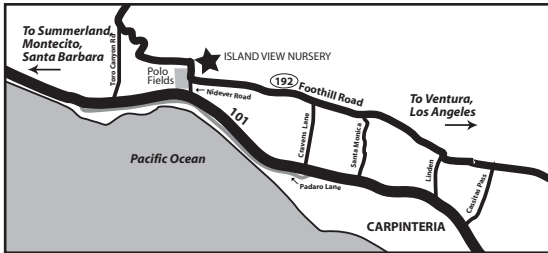

# directions

3376 Foothill Rd  
Carpinteria, CA 93013

## From Ventura:

Take the US-101N toward Santa Barbara  
Take the Santa Claus/Padaro Lane exit-EXIT 88  
Turn right onto Padaro Lane  
Turn left onto Via Real-go 1/2 mile  
Turn right onto Nidever Rd  
Island View Nursery is on right side of road

## From Santa Barbara:

Take the US-101S toward Los Angeles  
Take the Padaro Lane exit-89A  
Turn left onto Padaro Lane  
Turn right onto Via Real-go 1/2 mile  
Turn left on Nidever  
Island View Nursery is on right side of road